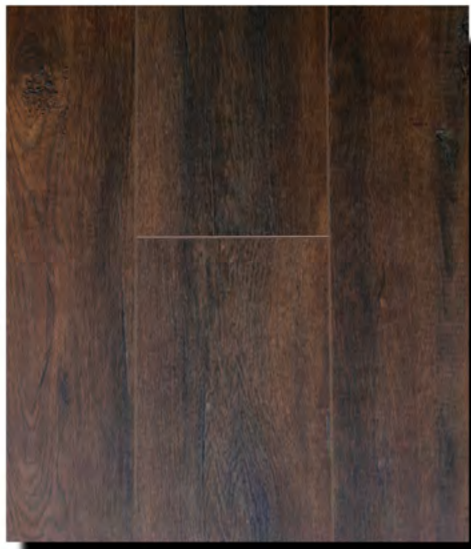

1805 Cognac