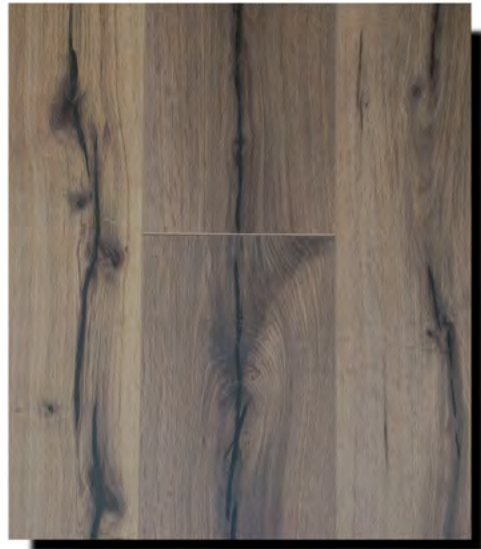

Bordeaux Series 2.2

The look and feel of a wooden floor

Bordeaux 2.2

The look and feel of a wooden floor

Bordeaux 2.2

1801 poloma

1802 Monterey

1803 Soho Grey

1808 Wenge

Size: Bordeaux 2.2

Length: 2200 mm
Width: 193 mm
Thickness: 12 mm
Pack Size: 1.6984 m

- Look and feel of real wood
- 4side colored bevel
- AC3 rating
- 25 year limited residential wear warranty
- Low gloss brushed surface for ultimate elegance